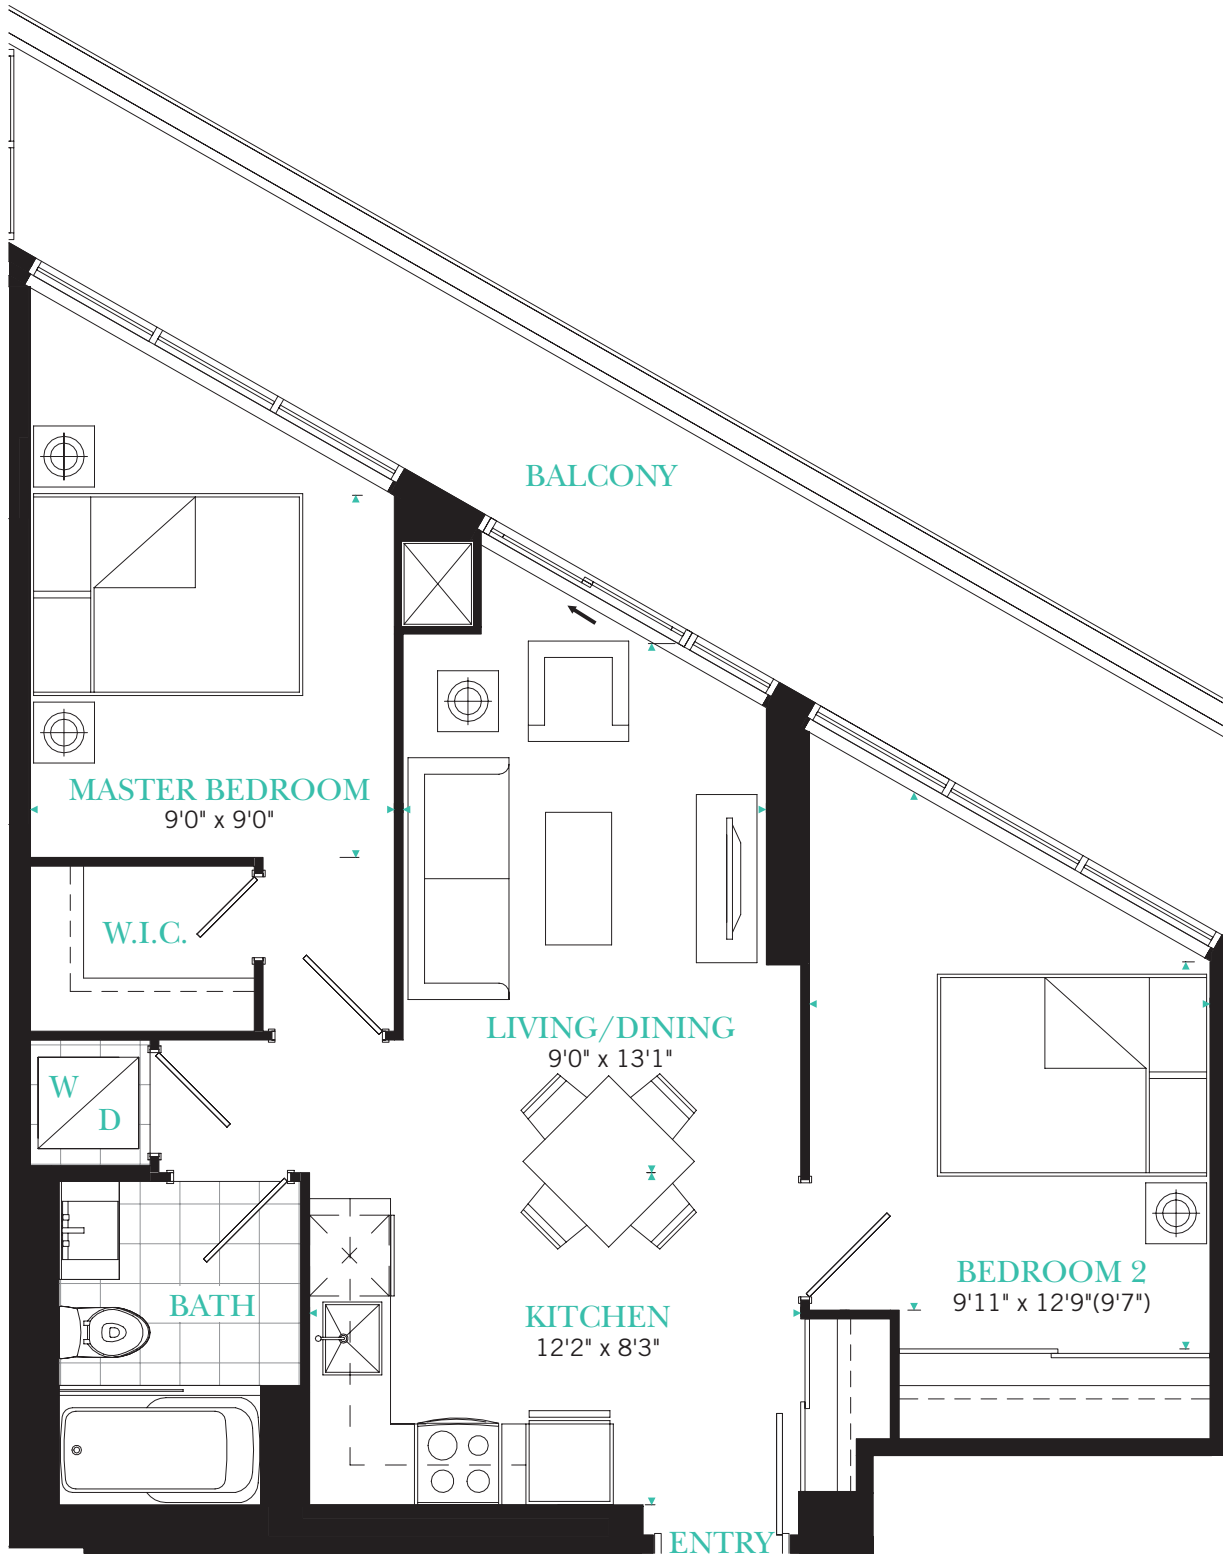

# RESIDENCE EIGHT

2 BEDROOM

Suite Area: **698** SQ.FT.

Balcony Area: **149** SQ.FT.

Total Area: **847** SQ.FT.

FLOOR 9-12

FLOOR 13

FLOOR 14-40

JOHN STREET

PEARL STREET

All areas and stated room dimensions are approximate. Sizes and specifications are subject to change without notice. Actual living area and balcony/terraces may vary from floor stated areas. E. & O.E.